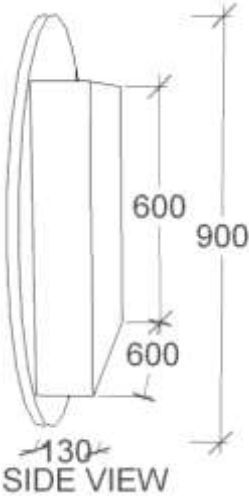

CIRQUE SPECS

RIFCO

EST. 1975

ALL SIZES SHOWN ARE NOMINAL & SHOULD BE CHECKED PRIOR TO
INSTALLATION