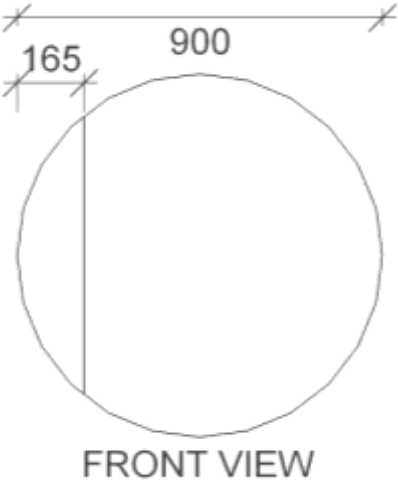

CIRQUE SPECS

RIFCO

EST. 1975

ALL SIZES SHOWN ARE NOMINAL & SHOULD BE CHECKED PRIOR TO
INSTALLATION