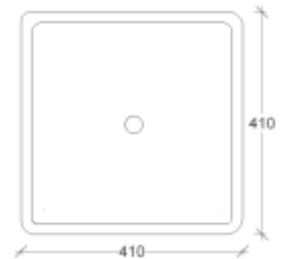

CUBA

CERAMIC

Above Counter

- No Tap hole
- Includes pop down plug & waste.