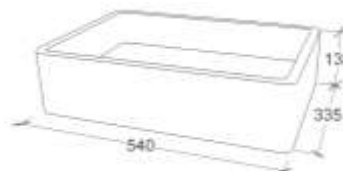

HORIZON

CONCRETE
Above counter

- Includes pop down plug & waste
- Available in Pink, Frost, Silver, Grey, Flint or Charcoal finish