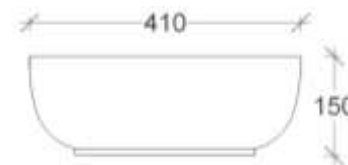

URBAN

CERMAIC

Above Counter

- No Tap hole
- Includes pop down plug & waste.