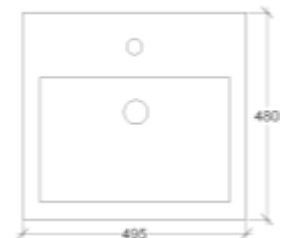

## VIVA

CERAMIC

Semi Inset

- One Tap hole
- Overflow
- Includes pop down plug & waste.

## EDGE

CERAMIC

Semi Recessed

- One Tap hole
- Overflow
- Includes pop down plug & waste.