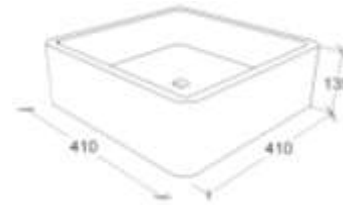

CUBA

CERAMIC

Above Counter

- No Tap hole
- Includes pop down plug & waste.