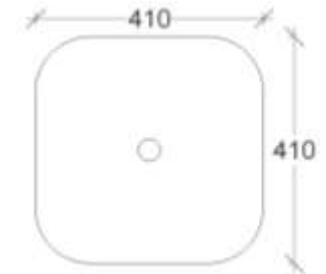

URBAN

CERMAIC

Above Counter

- No Tap hole
- Includes pop down plug & waste.