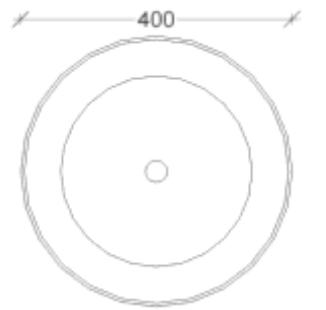

SPHERON

CERAMIC

Above Counter

- No Tap hole
- Includes pop down plug & waste.