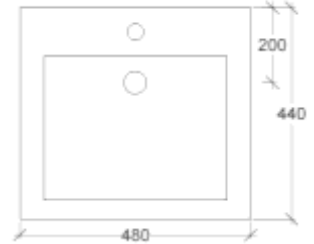

## MODE

CERAMIC

Above Counter

- One Tap hole
- Overflow
- Includes pop down plug & waste.