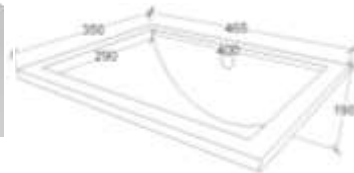

Rifco Basins Specs

RIFCO

EST. 1975

OMEGA

CERAMIC
Undercounter

- Overflow
- Includes pop down plug & waste.