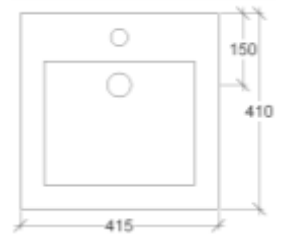

VIVA

CERAMIC

Semi Inset

- One Tap hole
- Overflow
- Includes pop down plug & waste.