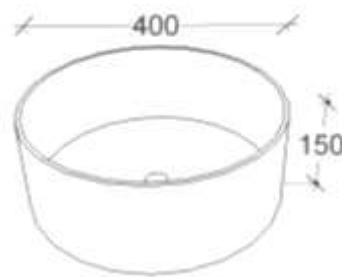

SPHERON

CERAMIC

Above Counter

- No Tap hole
- Includes pop down plug & waste.