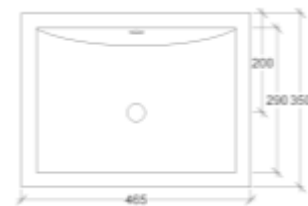

Rifco Basins Specs

RIFCO

EST. 1975

OMEGA

CERAMIC
Undercounter

- Overflow
- Includes pop down plug & waste.