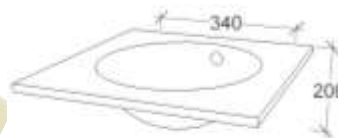

ORBIT

CERAMIC
Round undercounter

- Overflow
- Includes pop down plug & waste