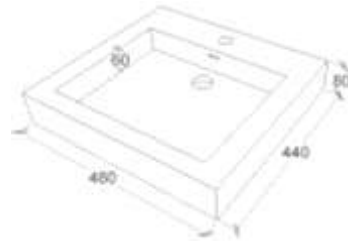

## MODE

CERAMIC

Above Counter

- One Tap hole
- Overflow
- Includes pop down plug & waste.