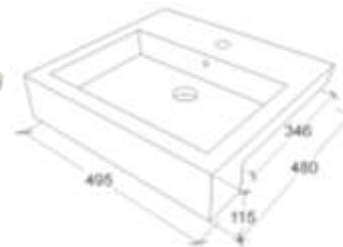

## VIVA

CERAMIC

Semi Inset

- One Tap hole
- Overflow
- Includes pop down plug & waste.

## EDGE

CERAMIC

Semi Recessed

- One Tap hole
- Overflow
- Includes pop down plug & waste.